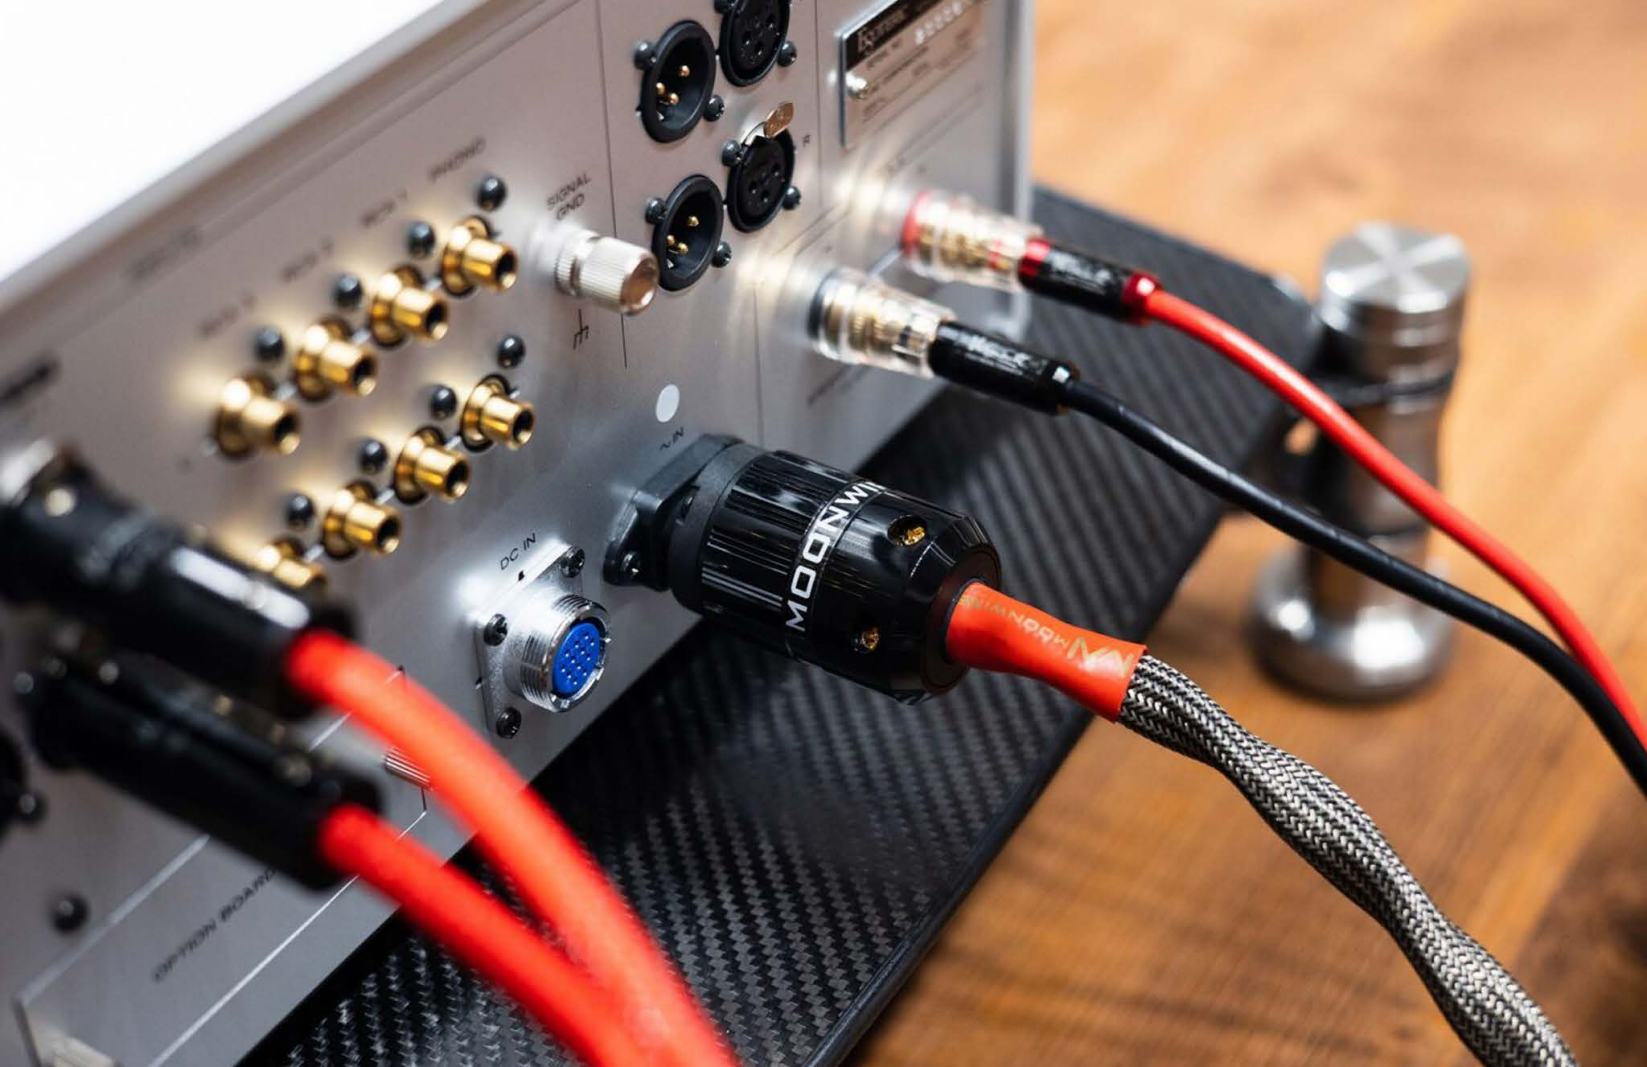

XLR1 -38.9

ESOTERIC

R1 -39.1

F-01

SOTERIC

RS-232C

TRIGGER

IN