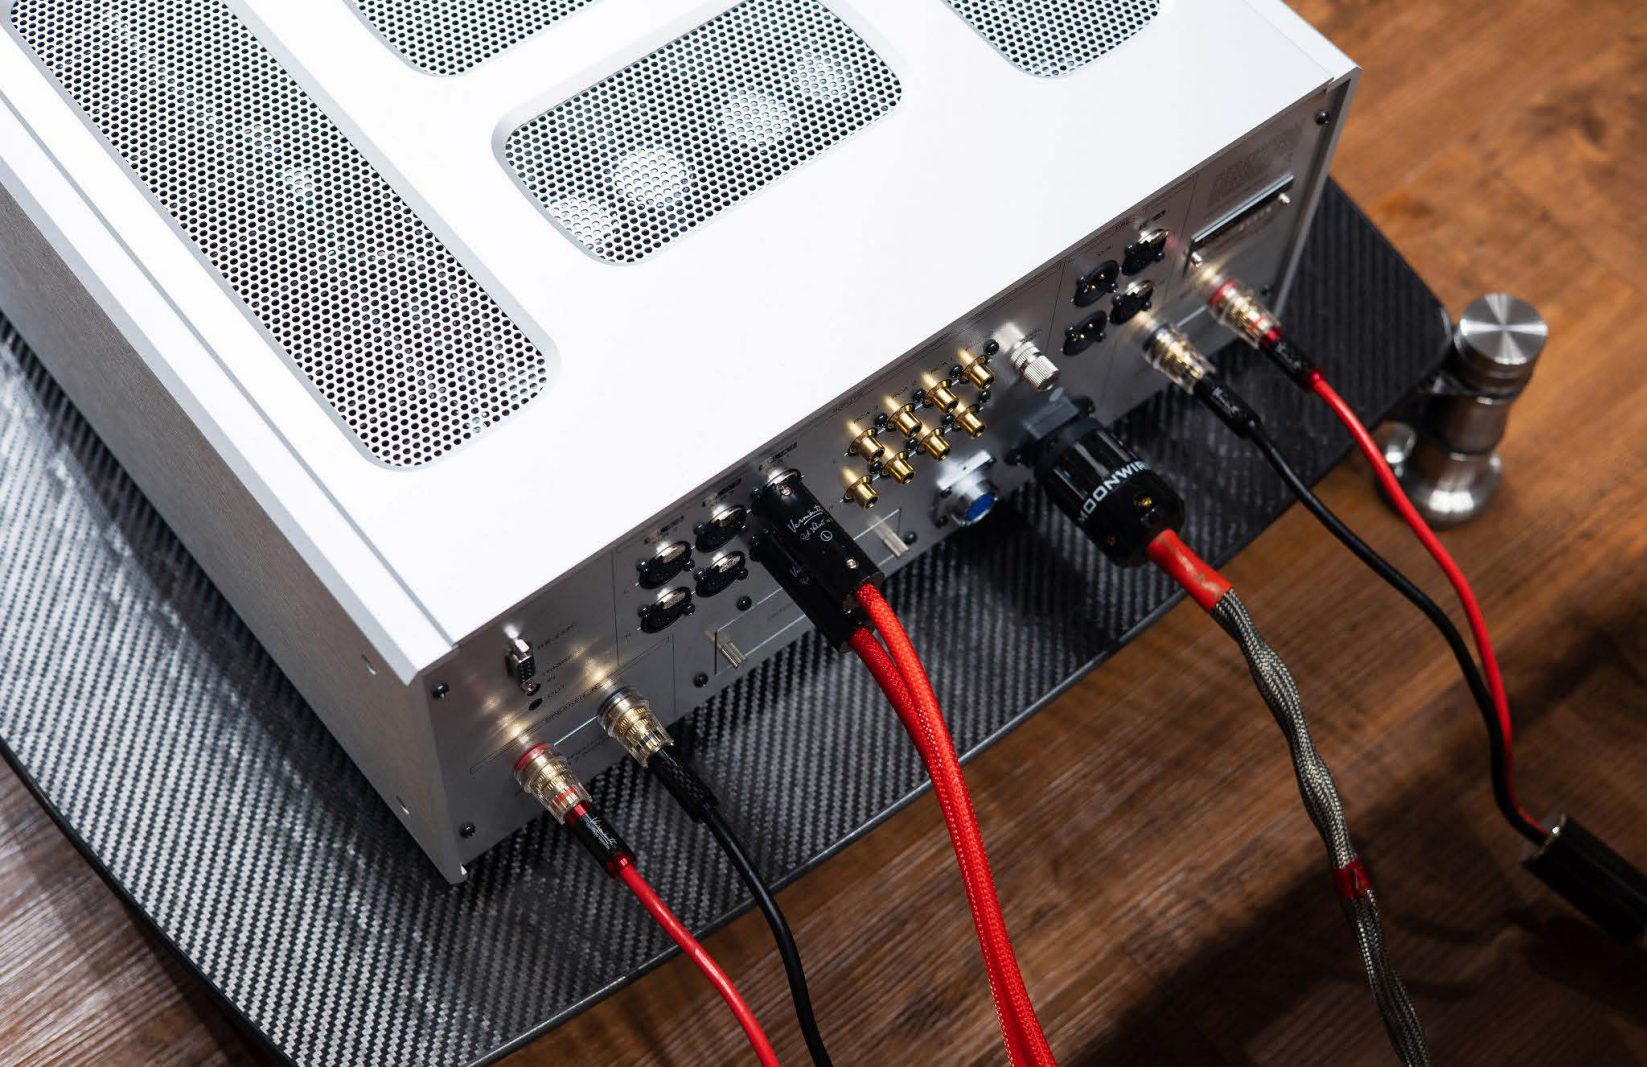

OPTION BOARD SLOT

RCA 3 RCA 2 RCA 1 PHONO

DIGITAL OUT

DC IN

AC IN

L R

SPEAKER L

IMPEDANCE CLASS 2 W